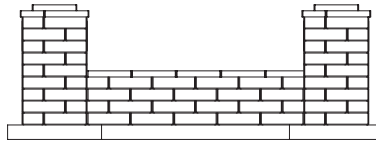

Lenza

STRUCTURES

27 INCH SQUARE COLUMN

144 INCH SEAT WALL

FIRE PITS / FIREPLACE

27 INCH SQUARE FIREPIT

63 X 117 INCH SQUARE FIREPLACE
RIGHT-HAND ACCESS DOOR

63 X 117 INCH SQUARE FIREPLACE
LEFT-HAND ACCESS DOOR

GRILL TOPS

45 X 63 INCH
LEFT-HAND ACCESS DOOR

45 X 63 INCH
RIGHT-HAND ACCESS DOOR

45 X 99 INCH L-SHAPED
LEFT-HAND ACCESS DOOR

45 X 99 INCH L-SHAPED
RIGHT-HAND ACCESS DOOR

45 X 117 INCH
LEFT-HAND ACCESS DOOR