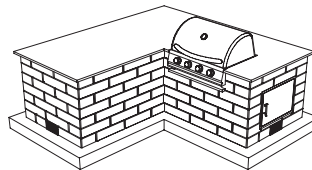

Lenza

STRUCTURES

27 INCH SQUARE COLUMN

144 INCH SEAT WALL

FIRE PITS / FIREPLACE

27 INCH SQUARE FIREPIT

63 X 117 INCH SQUARE FIREPLACE
RIGHT-HAND ACCESS DOOR

63 X 117 INCH SQUARE FIREPLACE
LEFT-HAND ACCESS DOOR

GRILL TOPS

45 X 63 INCH
LEFT-HAND ACCESS DOOR

45 X 63 INCH
RIGHT-HAND ACCESS DOOR

45 X 99 INCH L-SHAPED
LEFT-HAND ACCESS DOOR

45 X 99 INCH L-SHAPED
RIGHT-HAND ACCESS DOOR

45 X 117 INCH
LEFT-HAND ACCESS DOOR

45 X 117 INCH
RIGHT-HAND ACCESS DOOR

For more information
and assembly instructions,
scan code below or visit our website

TREMRON.COM

FOLLOW US       

©2024 The QUIKRETE Companies -
Patents Pending, Tremron - 06/2024