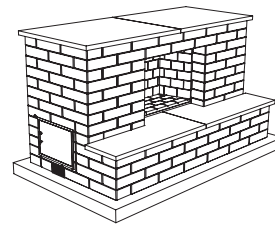

Lenza

STRUCTURES

27 INCH SQUARE COLUMN

144 INCH SEAT WALL

FIRE PITS / FIREPLACE

27 INCH SQUARE FIREPIT

63 X 117 INCH SQUARE FIREPLACE
RIGHT-HAND ACCESS DOOR

63 X 117 INCH SQUARE FIREPLACE
LEFT-HAND ACCESS DOOR

GRILL TOPS

45 X 63 INCH
LEFT-HAND ACCESS DOOR

45 X 63 INCH
RIGHT-HAND ACCESS DOOR

45 X 99 INCH L-SHAPED
LEFT-HAND ACCESS DOOR

45 X 99 INCH L-SHAPED
RIGHT-HAND ACCESS DOOR

45 X 117 INCH
LEFT-HAND ACCESS DOOR

45 X 117 INCH
RIGHT-HAND ACCESS DOOR

For more information
and assembly instructions,
scan code below or visit our website

TREMRON.COM

FOLLOW US       

©2024 The QUIKRETE Companies -
Patents Pending, Tremron - 06/2024