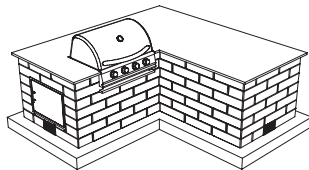

Lenza

STRUCTURES

27 INCH SQUARE COLUMN

144 INCH SEAT WALL

FIRE PITS / FIREPLACE

27 INCH SQUARE FIREPIT

63 X 117 INCH SQUARE FIREPLACE
RIGHT-HAND ACCESS DOOR

63 X 117 INCH SQUARE FIREPLACE
LEFT-HAND ACCESS DOOR

GRILL TOPS

45 X 63 INCH
LEFT-HAND ACCESS DOOR

45 X 63 INCH
RIGHT-HAND ACCESS DOOR

45 X 99 INCH L-SHAPED
LEFT-HAND ACCESS DOOR

45 X 99 INCH L-SHAPED
RIGHT-HAND ACCESS DOOR

45 X 117 INCH
LEFT-HAND ACCESS DOOR