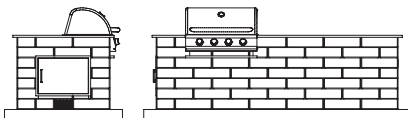

Lenza

STRUCTURES

27 INCH SQUARE COLUMN

144 INCH SEAT WALL

FIRE PITS / FIREPLACE

27 INCH SQUARE FIREPIT

63 X 117 INCH SQUARE FIREPLACE
RIGHT-HAND ACCESS DOOR

63 X 117 INCH SQUARE FIREPLACE
LEFT-HAND ACCESS DOOR

GRILL TOPS

45 X 63 INCH
LEFT-HAND ACCESS DOOR

45 X 63 INCH
RIGHT-HAND ACCESS DOOR

45 X 99 INCH L-SHAPED
LEFT-HAND ACCESS DOOR

45 X 99 INCH L-SHAPED
RIGHT-HAND ACCESS DOOR

45 X 117 INCH
LEFT-HAND ACCESS DOOR

45 X 117 INCH
RIGHT-HAND ACCESS DOOR

For more information
and assembly instructions,
scan code below or visit our website

TREMRON.COM

FOLLOW US       

©2024 The QUIKRETE Companies -
Patents Pending, Tremron - 06/2024