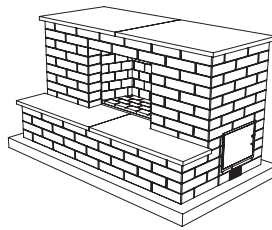

Lenza

STRUCTURES

27 INCH SQUARE COLUMN

144 INCH SEAT WALL

FIRE PITS / FIREPLACE

27 INCH SQUARE FIREPIT

63 X 117 INCH SQUARE FIREPLACE
RIGHT-HAND ACCESS DOOR

63 X 117 INCH SQUARE FIREPLACE
LEFT-HAND ACCESS DOOR

GRILL TOPS

45 X 63 INCH
LEFT-HAND ACCESS DOOR

45 X 63 INCH
RIGHT-HAND ACCESS DOOR

45 X 99 INCH L-SHAPED
LEFT-HAND ACCESS DOOR

45 X 99 INCH L-SHAPED
RIGHT-HAND ACCESS DOOR

45 X 117 INCH
LEFT-HAND ACCESS DOOR

45 X 117 INCH
RIGHT-HAND ACCESS DOOR

For more information
and assembly instructions,
scan code below or visit our website

TREMRON.COM

FOLLOW US       

©2024 The QUIKRETE Companies -
Patents Pending, Tremron - 06/2024