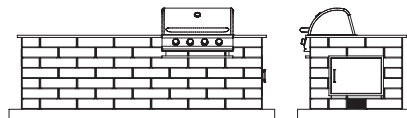

Lenza

STRUCTURES

27 INCH SQUARE COLUMN

144 INCH SEAT WALL

FIRE PITS / FIREPLACE

27 INCH SQUARE FIREPIT

63 X 117 INCH SQUARE FIREPLACE
RIGHT-HAND ACCESS DOOR

63 X 117 INCH SQUARE FIREPLACE
LEFT-HAND ACCESS DOOR

GRILL TOPS

45 X 63 INCH
LEFT-HAND ACCESS DOOR

45 X 63 INCH
RIGHT-HAND ACCESS DOOR

45 X 99 INCH L-SHAPED
LEFT-HAND ACCESS DOOR

45 X 99 INCH L-SHAPED
RIGHT-HAND ACCESS DOOR

45 X 117 INCH
LEFT-HAND ACCESS DOOR

45 X 117 INCH
RIGHT-HAND ACCESS DOOR

For more information
and assembly instructions,
scan code below or visit our website

TREMRON.COM

FOLLOW US       

©2024 The QUIKRETE Companies -
Patents Pending, Tremron - 06/2024