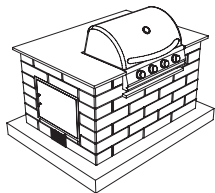

Lenza

STRUCTURES

27 INCH SQUARE COLUMN

144 INCH SEAT WALL

FIRE PITS / FIREPLACE

27 INCH SQUARE FIREPIT

63 X 117 INCH SQUARE FIREPLACE
RIGHT-HAND ACCESS DOOR

63 X 117 INCH SQUARE FIREPLACE
LEFT-HAND ACCESS DOOR

GRILL TOPS

45 X 63 INCH
LEFT-HAND ACCESS DOOR

45 X 63 INCH
RIGHT-HAND ACCESS DOOR

45 X 99 INCH L-SHAPED
LEFT-HAND ACCESS DOOR

45 X 99 INCH L-SHAPED
RIGHT-HAND ACCESS DOOR

45 X 117 INCH
LEFT-HAND ACCESS DOOR