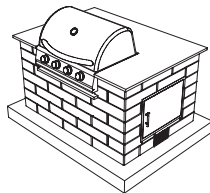

Lenza

STRUCTURES

27 INCH SQUARE COLUMN

144 INCH SEAT WALL

FIRE PITS / FIREPLACE

27 INCH SQUARE FIREPIT

63 X 117 INCH SQUARE FIREPLACE
RIGHT-HAND ACCESS DOOR

63 X 117 INCH SQUARE FIREPLACE
LEFT-HAND ACCESS DOOR

GRILL TOPS

45 X 63 INCH
LEFT-HAND ACCESS DOOR

45 X 63 INCH
RIGHT-HAND ACCESS DOOR

45 X 99 INCH L-SHAPED
LEFT-HAND ACCESS DOOR

45 X 99 INCH L-SHAPED
RIGHT-HAND ACCESS DOOR

45 X 117 INCH
LEFT-HAND ACCESS DOOR