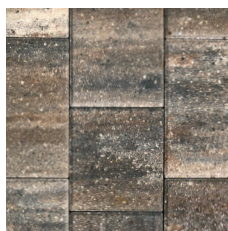

Stonehurst Smooth

STONEHURST SMOOTH (GLACIER)

Stonehurst Smooth is a recreation of a popular classic paver, featuring a refined textured surface that offers a sleek and contemporary aesthetic. The elegant smooth finish, with a reduced bevel edge, enhances the upscale appeal of any outdoor space. This paver is ideal for achieving a modern farmhouse look in driveways, pool decks, patios and walkways.

Standard Colors:

Glacier

Lionsbridge

Sand Dune

Sierra

Size Chart:

6x9

9x9